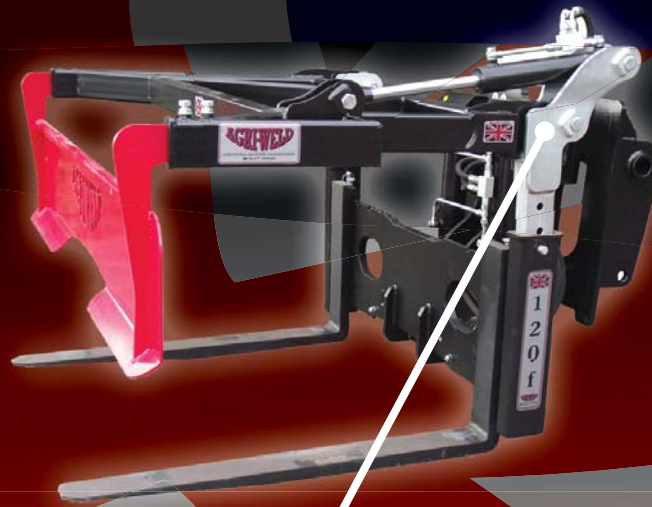

# Advantages

1. Ideal for handling and tipping seed 'chitting' crates such as Blackburn, as well as standard boxes.
2. No side arms allows easy box picking from a stack.
3. 2 Tonne capacity unit.
4. 120° Controlled forwards rotation achieved using 2 double acting hydraulic cylinders each pivots on a 50mm HT pin.
5. Manual flow control lid included as standard.
6. Simple height/depth adjustable top grab.

# 120F <sup>CE</sup> Forward Tip For Telehandlers Only

- The 120F is ideal for those who prefer a forward tip or need to handle 'Blackburn' style crates.
- Top grab opens to 90 degrees.
- No side arms enables machine to pick from store or stack, or move two stacked boxes at a time.
- Ideal for filling grading line/intake hopper and planter.

Top grab height adjuster

Bracketing to fit telehandlers only

Perfect for Blackburn crates

A Tip For The Future