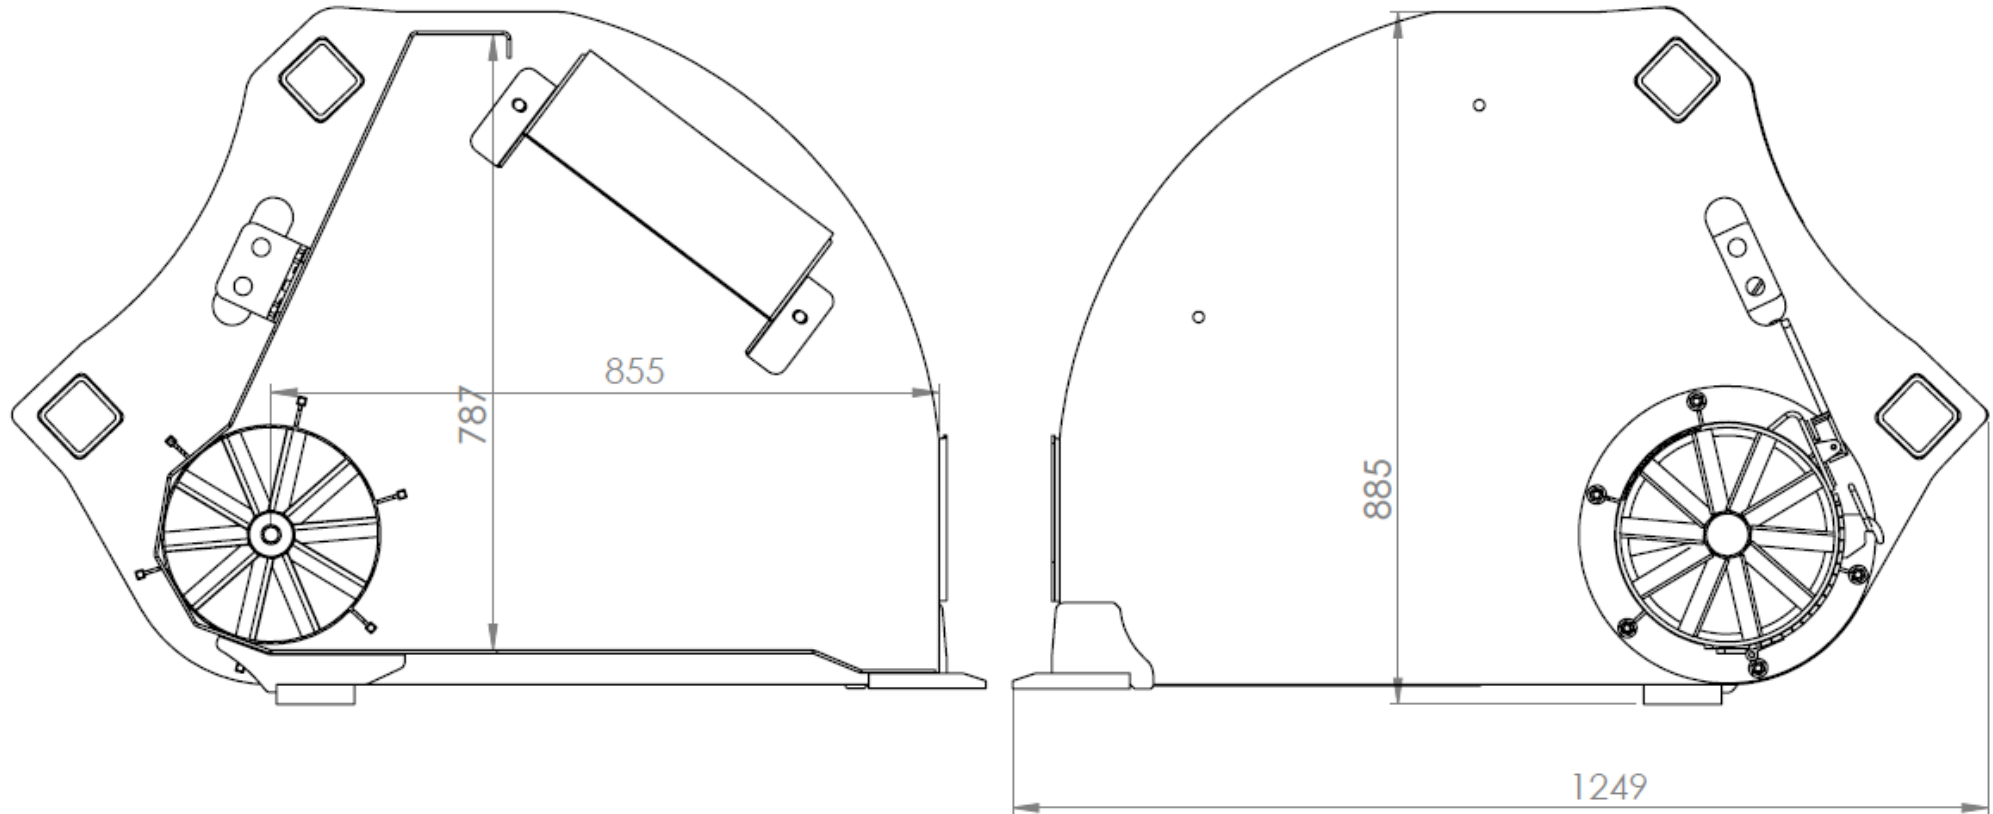

MINI ROOT/CEREAL BUCKET DRAWINGS AND DIMENSIONS CORRECT 2015

Line of fill for 0.75 cum

AGRI WELD

MINI ROOT/CEREAL BUCKET DRAWINGS AND DIMENSIONS CORRECT 2015

MINI ROOT/CEREAL BUCKET DRAWINGS AND DIMENSIONS CORRECT 2015

MINI ROOT/CEREAL BUCKET DRAWINGS AND DIMENSIONS CORRECT 2015

AGRI WELD

MINI ROOT/CEREAL BUCKET DRAWINGS AND DIMENSIONS CORRECT 2015

AGRI WELD