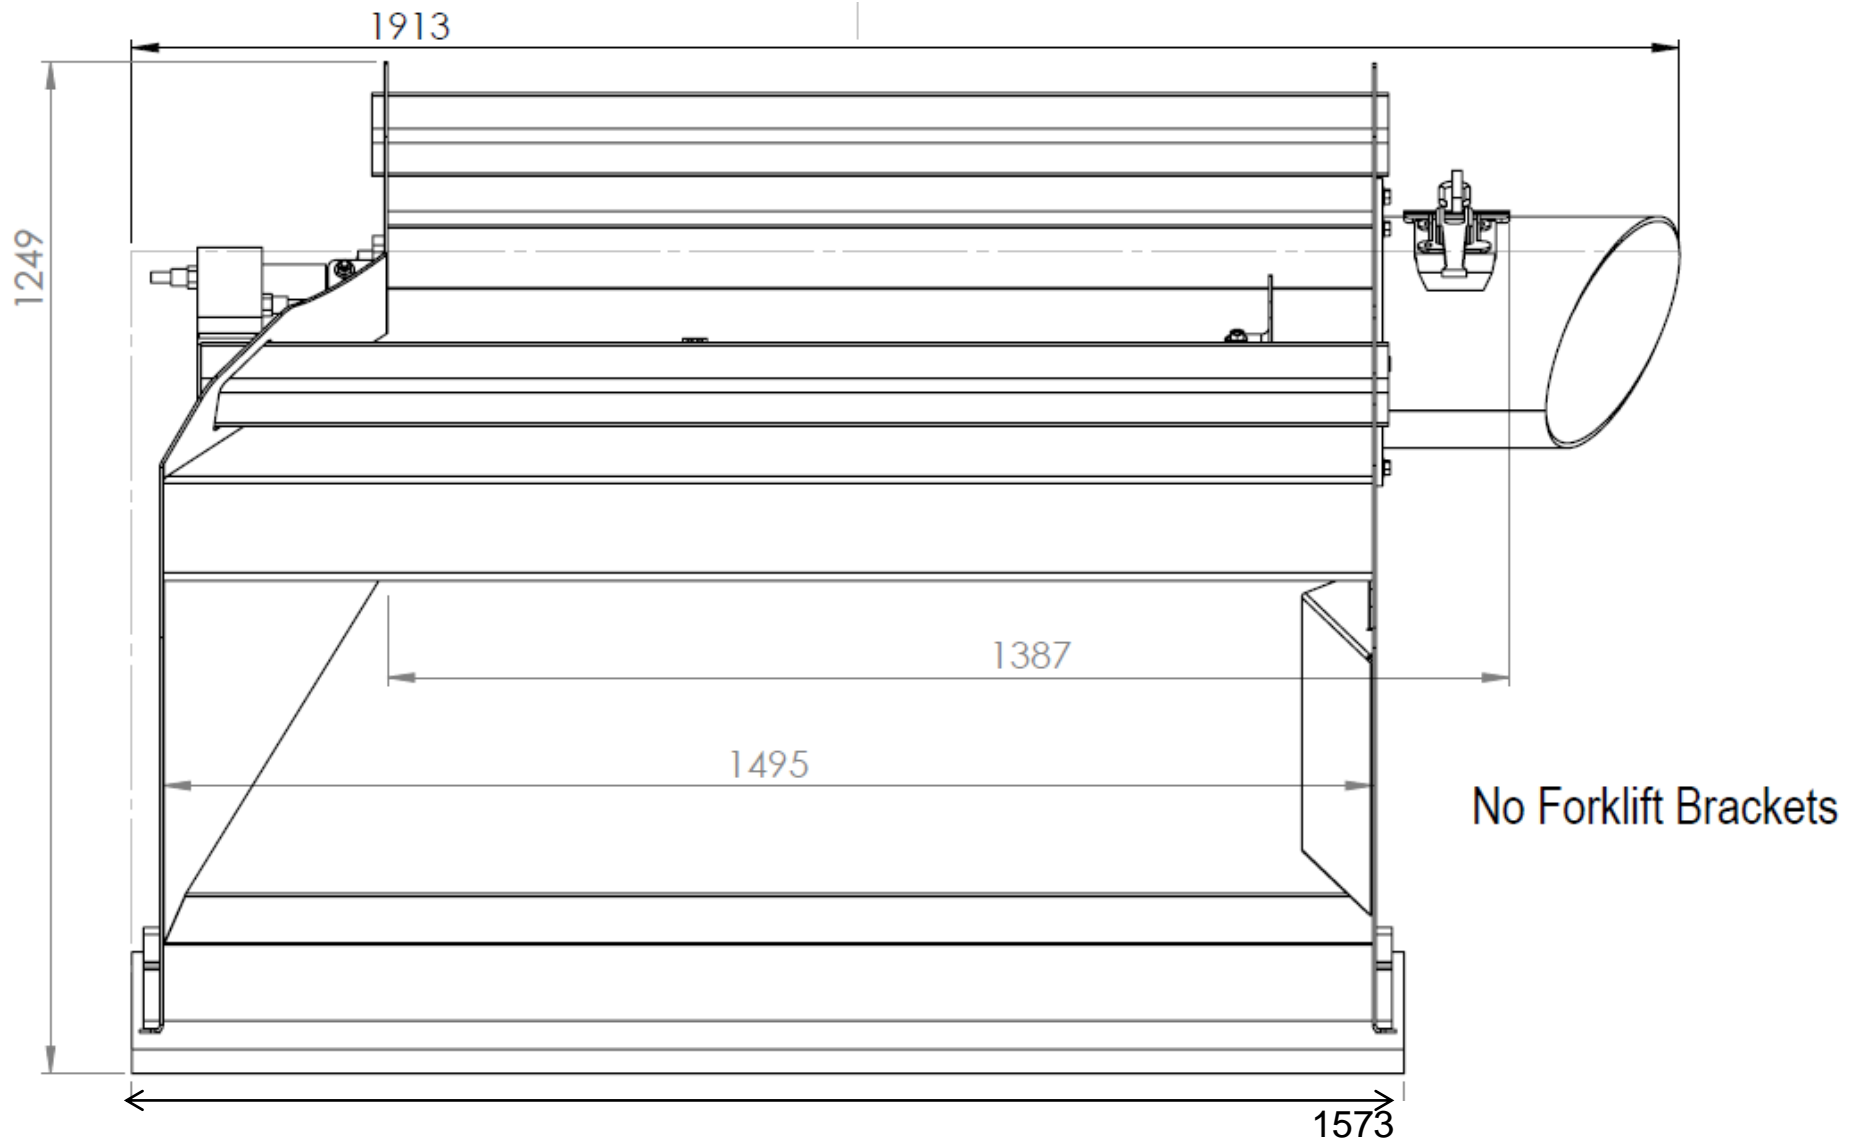

MINI ROOT/CEREAL BUCKET DRAWINGS AND DIMENSIONS CORRECT 2015

Line of fill for 0.75 cum

AGRI WELD

MINI ROOT/CEREAL BUCKET DRAWINGS AND DIMENSIONS CORRECT 2015

MINI ROOT/CEREAL BUCKET DRAWINGS AND DIMENSIONS CORRECT 2015

MINI ROOT/CEREAL BUCKET DRAWINGS AND DIMENSIONS CORRECT 2015

AGRI WELD

MINI ROOT/CEREAL BUCKET DRAWINGS AND DIMENSIONS CORRECT 2015

AGRI WELD