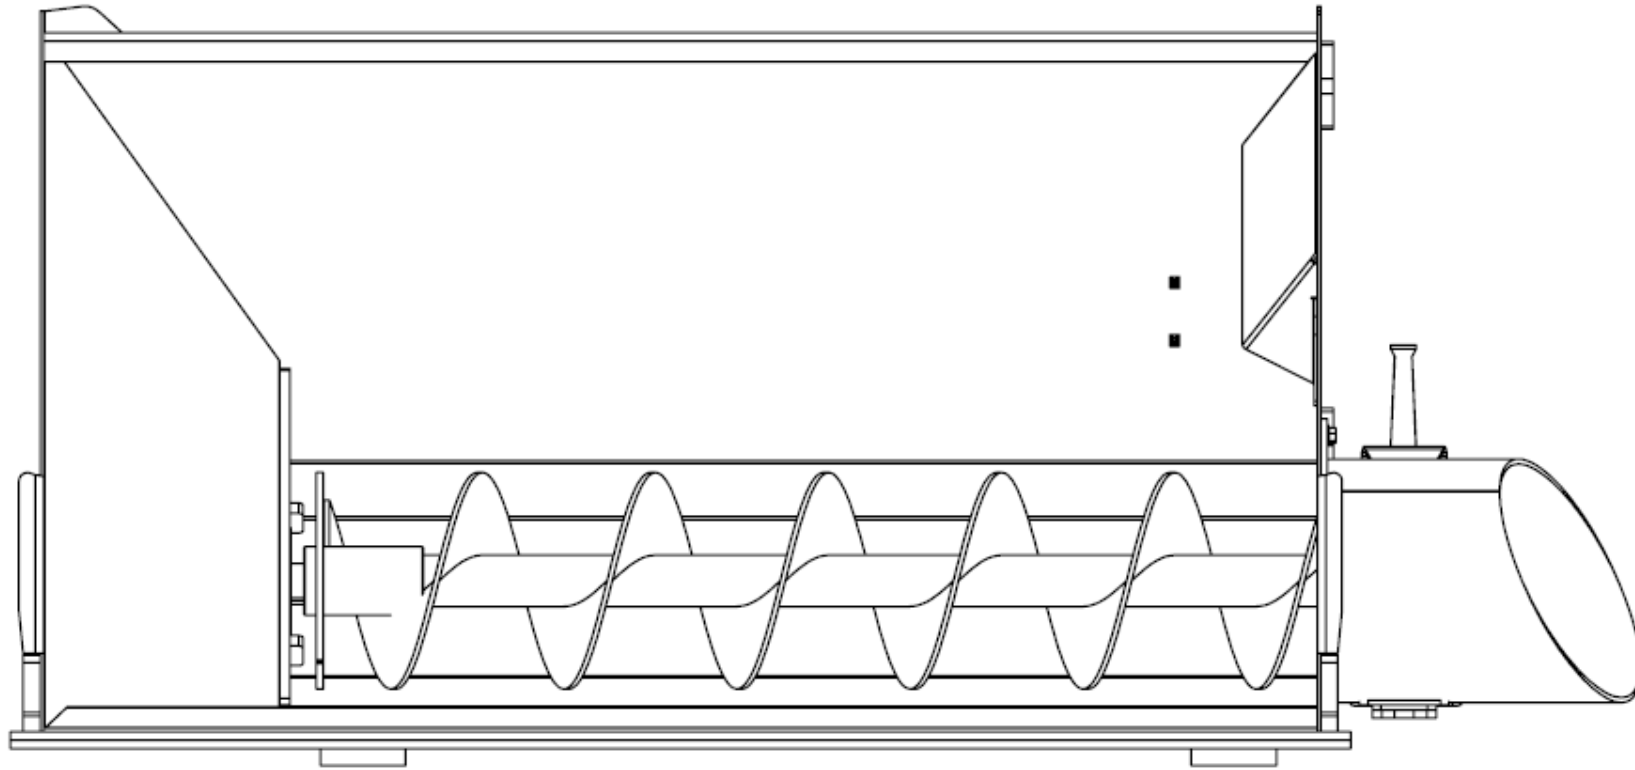

MINI ROOT/CEREAL BUCKET DRAWINGS AND DIMENSIONS CORRECT 2015

Line of fill for 0.75 cum

AGRI WELD

MINI ROOT/CEREAL BUCKET DRAWINGS AND DIMENSIONS CORRECT 2015

MINI ROOT/CEREAL BUCKET DRAWINGS AND DIMENSIONS CORRECT 2015

MINI ROOT/CEREAL BUCKET DRAWINGS AND DIMENSIONS CORRECT 2015

AGRI WELD

MINI ROOT/CEREAL BUCKET DRAWINGS AND DIMENSIONS CORRECT 2015

AGRI WELD